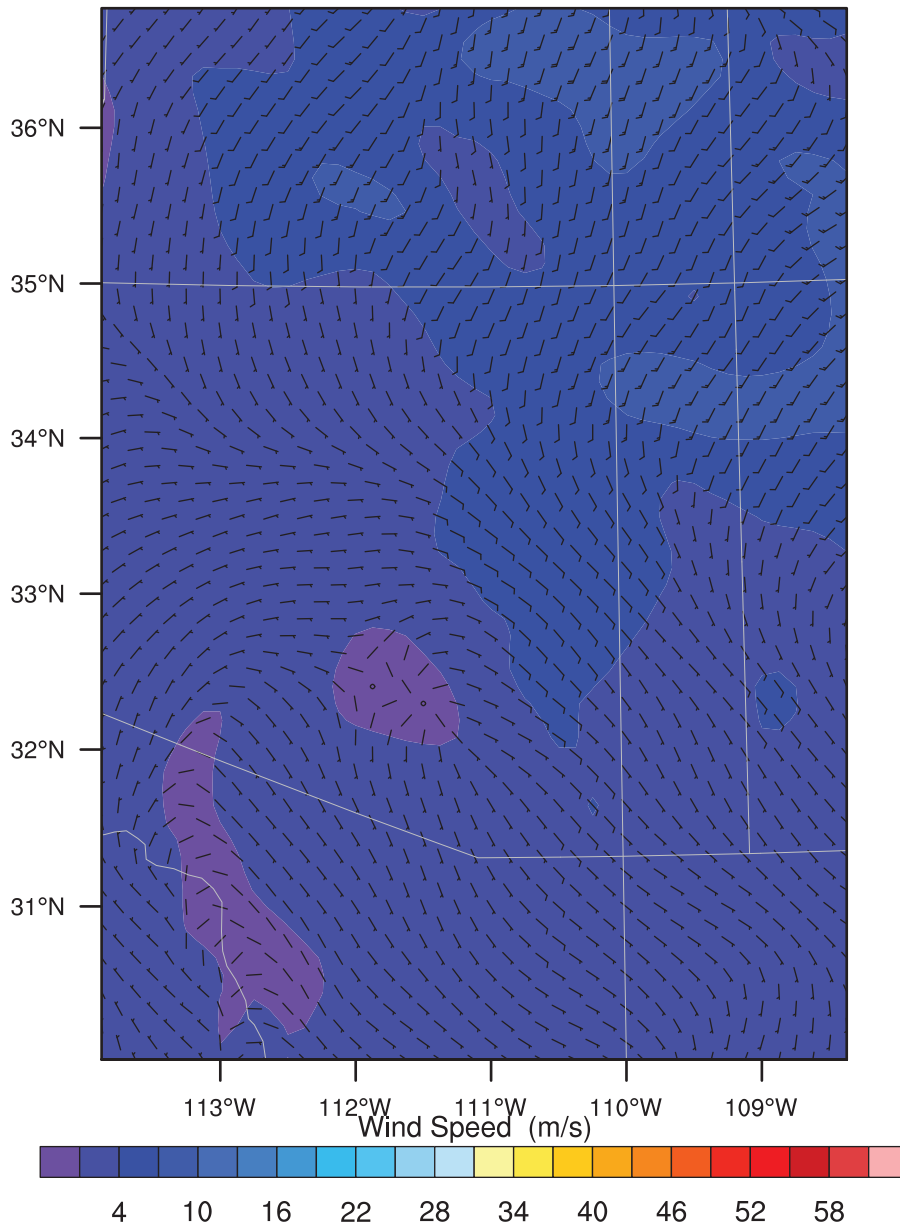

REAL-TIME WRF

Init: 2009-01-01_00:00:00
Valid: 2009-01-01_00:00:00

Wind Speed (m/s) at Eta Level 6
Wind (kts) at Eta Level 6

OUTPUT FROM WRF V3.6 MODEL
WE = 46 ; SN = 64 ; Levels = 38 ; Dis = 12km ; Phys Opt = 10 ; PBL Opt = 7 ; Cu Opt = 1